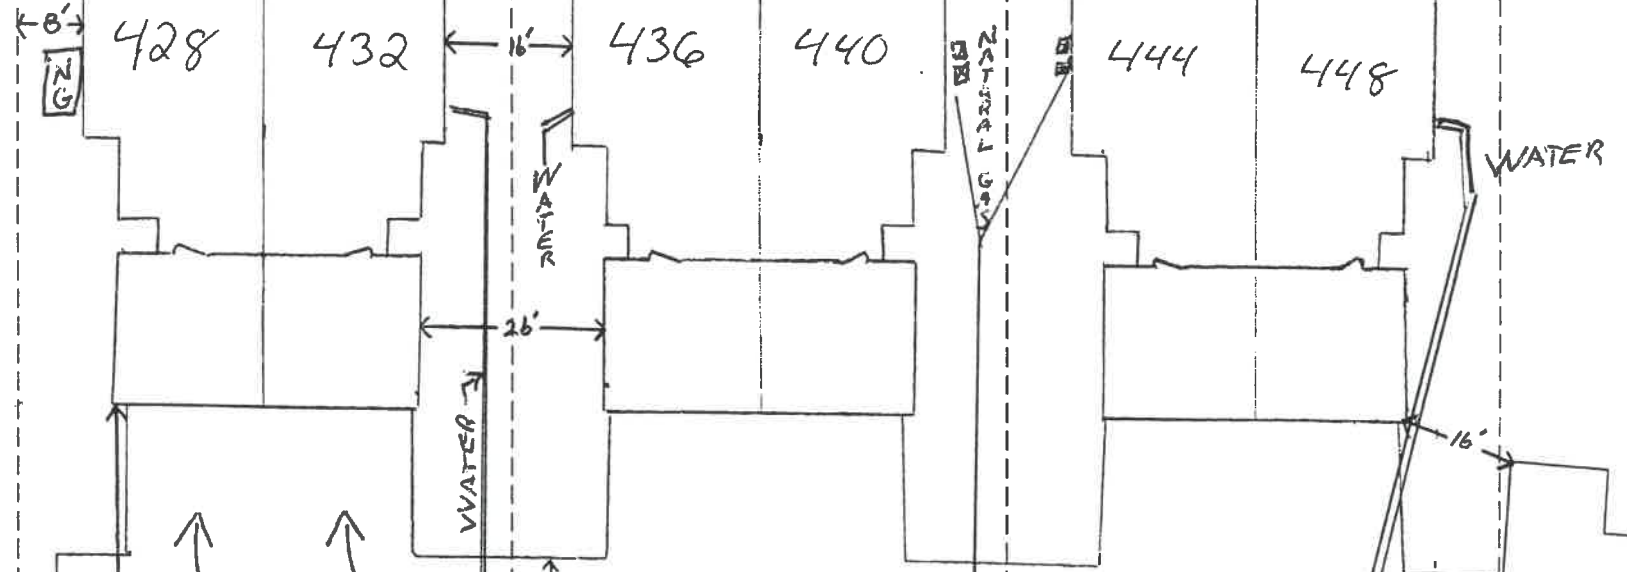

SITE PLAN
APPIAN CONDO PROJECT
6 TOTAL UNITS

FRUCHEY REAL ESTATE, LTD.
P.O. BOX 161
NAPOLEON, OH 43545
419-579-0248

448 Appian

12" Sanitary 9' DEEP

8" Stm.

200 sq ft
100 Duplex
OVER head
ELECTRIC

STORM

Temp Pole 436

8" Storm

Appian Ave.