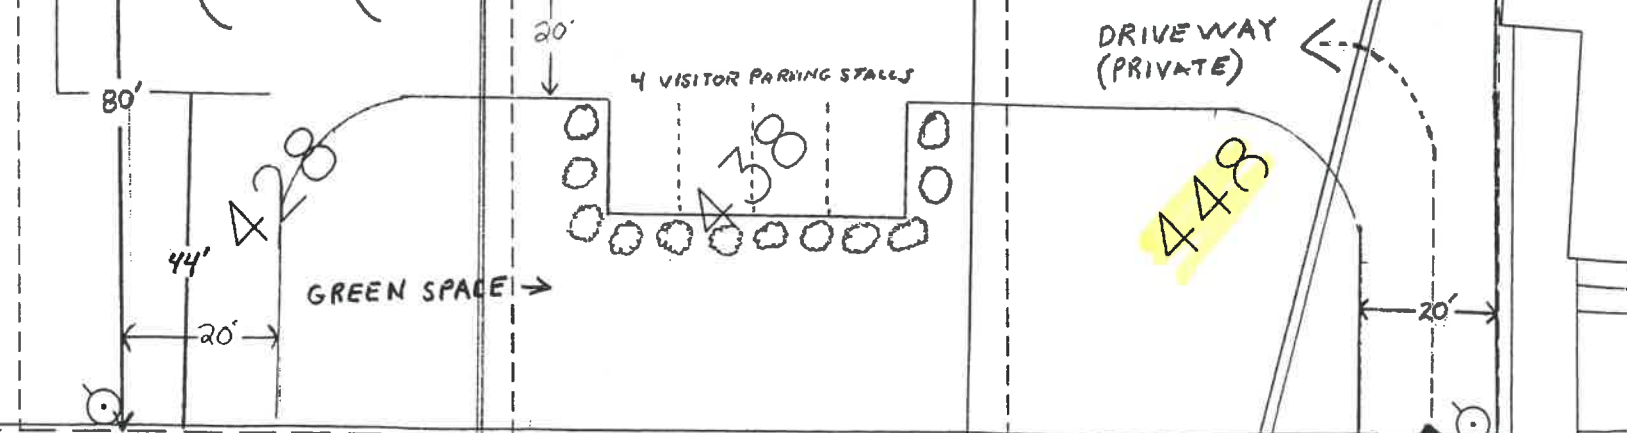

SITE PLAN
APPIAN CONDO PROJECT
6 TOTAL UNITS

FRUCHEY REAL ESTATE, LTD.
P.O. BOX 161
NAPOLEON, OH 43545
419-579-0248

448 Appian

12" Sanitary 9' DEEP

8" Stm.

200 sq ft
100 Duplex
OVER head
ELECTRIC

STORM

Temp Pole 436

8" Storm

Appian Ave.